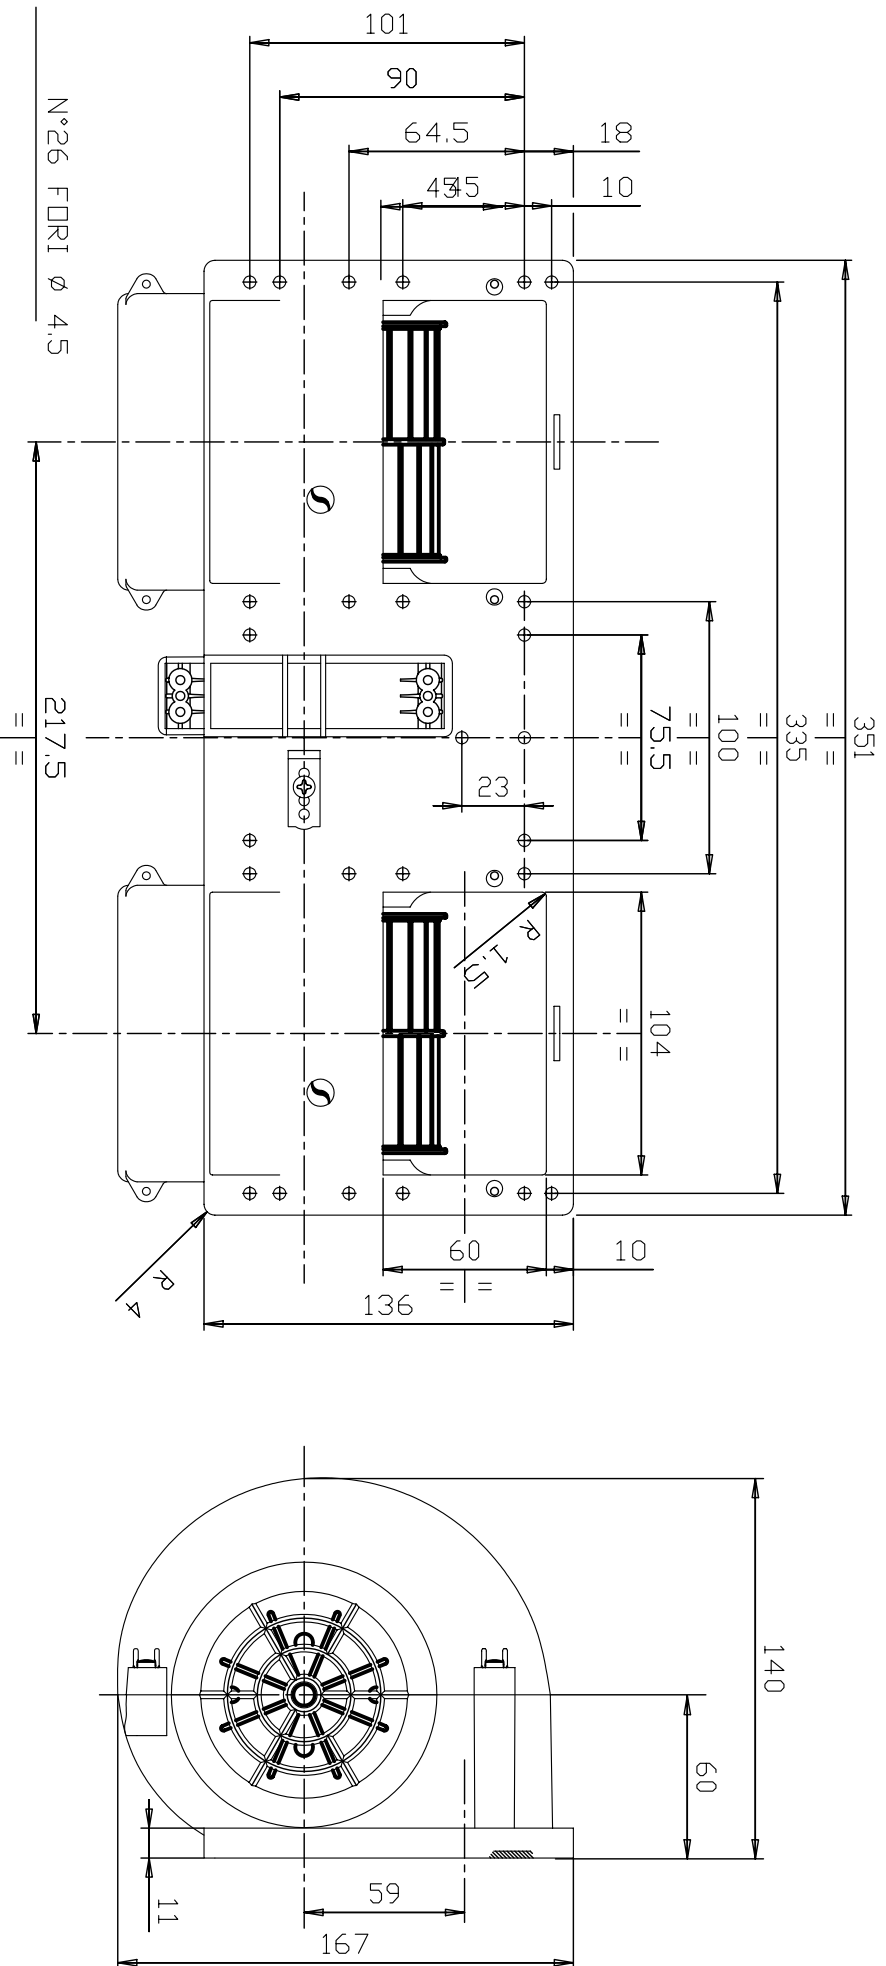

NOTE: European view projection

SYM	DESCRIPTION	DATE	BY

THIS PRINT IS PROVIDED ON A RESTRICTED BASIS AND IS NOT TO BE USED IN ANY WAY DEPENDANT TO THE INTEREST OF MOBILE CLIMATE CONTROL, INC.

MCC Mobile Climate Control Inc.
Norrtälje - Sweden

CHECK BY: _____ DATE: _____

SYM	PCS	PART NO.	DESCRIPTION	SCALE	NTS	BY	KN

DATE: 041125
DWG: K2.20.100-3275
REV: 0